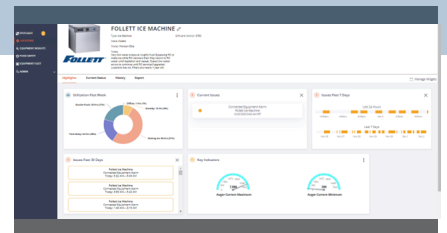

Service alerts

Minimize down-time:
Real-time text or email alerts

Real-time status

No surprises: what is your machine doing now?

Data analytics

Get smarter: review use patterns & performance of staff and equipment

OPEN KITCHEN CONNECTIVITY INCLUDES:

FOLLETT HORIZON ELITE INTEGRATED WITH CONNECTWARE MODULE

Wirelessly connects your machine to the Secure Access Point

SECURE ACCESS POINT

Secure: Level 1 certified

Simple: Plug & play

Versatile: Connects to multiple pieces of equipment in your facility

3-YR OPEN KITCHEN LICENSE

Connect your Follett Horizon Elite machine to Open Kitchen software. Access from a browser or Open Kitchen mobile app.